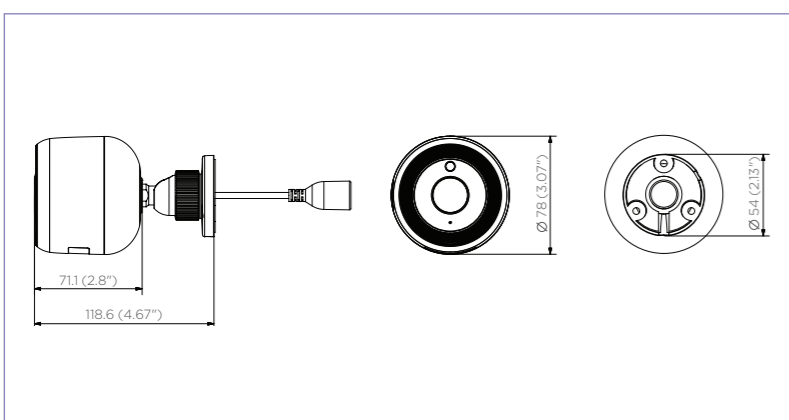

# SmartCam Full HD PoE SNH-V6430BNH

SNH-V6430BNH

**Simple, Smart, Secure**  
SmartCam outdoor helps you look after 24/7.

- 1080p Full HD resolution
- Weather-resistant housing (outdoor)
- Easy installation with PoE adapter
- 130° Ultra-wide angle lens
- Night vision to 15m(50ft)
- Versatile for indoor, outdoor (optional accessory kit for indoor)

<b>Full HD</b> 1080p Full HD Streaming Video	<b>Outdoor Ready</b> (Weather-Resistant)	<b>Easy to Install</b> with PoE Adapter	<b>130° Ultra-Wide</b> Angle Lens
<b>Motion Zone</b> Select	<b>True Day and</b> Night	<b>WDR</b> (Wide Dynamic Range)	<b>Email and Push</b> Notifications

## Dimensions

Unit : mm (inch)

## Contents

- Camera
- PoE Power adapter with plug
- LAN cable(10m/33 ft)
- 3 Screws, wall anchors
- Quick Start Guide
- General Public License(GPL)