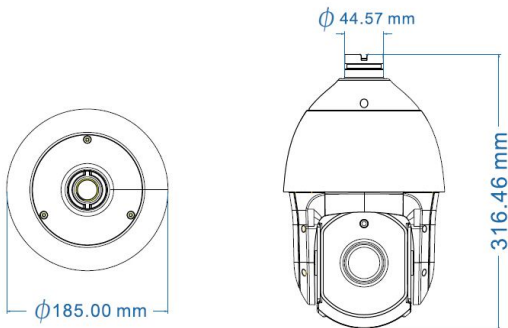

AiS-S22H-B1Y0W (Sana) 2.0M IR Speed Dome Camera

Features:

- HD 1080P resolution; image clarity and detail;
- Support IR-CUT, to achieve day and night surveillance;
- support three-dimensional intelligent positioning function, enable tracking and enlarge by clicking;
- Advanced video compression technology, ultra-low bit-rate high-definition picture quality;
- Support several kinds of phone remote monitoring (iOS, Android);
- Supports multiple browser access (IE、Chrome、Firefox、Safari);
- Automatic electronic shutter function, adapt to Scenarios different environmental monitoring;
- Support ONVIF standard;
- Supporting web, CMS, center platform management software MYEYE, provide SDK development;

Dimensions:

Parameters:

Model	AiS-S22H-B1Y0W (Sana)
Camera	
Image Sensor	1/2.8" SONY CMOS
Video Format	PAL/NTSC
Image Resolution	Main stream:1920*1080;Sub-stream (D1)
Lowest Illumination	Color 0.01Lux @(F1.6,AGC ON),0 LUX with IR ON
Wide Dynamic	Digital Wide Dynamic
DNR	2D/3D Noise Reduction
Electronic Shutter	1/25 - 1/10,000s
Day and Night Mode	Support IR-CUT
Lens	
Focal length	4.7mm~ 84.64mm (F1.6~F3.6)
Optical magnification	18X
Functions	
IR distance	120m
Rotation range	Horizontal: 0 °~ 360 °continuous rotation; Vertical: -15 °~ 90 °continuous monitoring after auto flip 180 °
Preset point	255
Automatic mode	Preset point/preset point cruise/horizontal scan/auto scan/path/random scan
PTZ function	Support the turn-on movement, support power memory function
Network protocol	TCP/IP, HTTP, DDNS, DHCP, NTP, PPPoE, FTP,SMTP,RTSP,RTP
Storage function	Network storage, support for microSD card storage(optional)
Input / Output	
Network Interface	1* RJ45 10M/100M adaptive Ethernet port
Power	DC 12V±10% / 4A; power consumption≤35W
General Specifications	
Work Environment	Temperature -65~65℃; Humidity <90% RH
Protection class	IP67 full dustproof,waterproof,4000V anti-lightning protection, and anti-surge protection,
Dimension	Φ185mm*316.5mm
Weight	About 2.6Kg